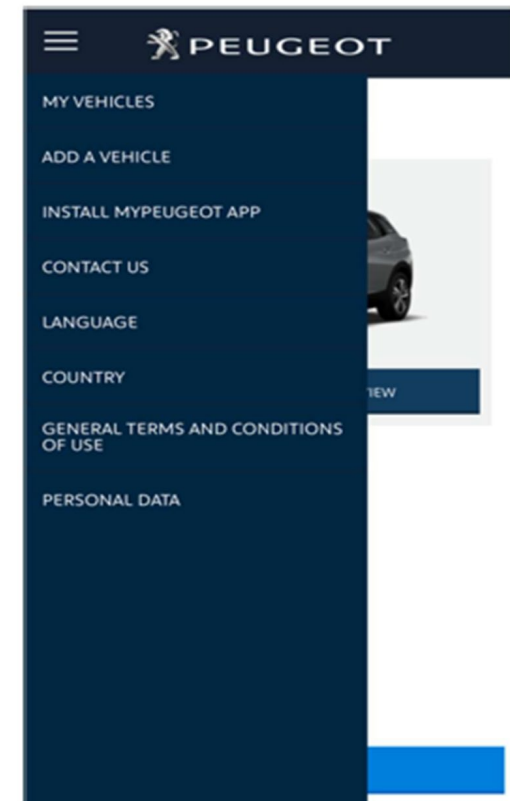

INSTRUCTION TO DOWNLOAD VEHICLE MANUAL

CAR-2-EUROPE

DOWNLOAD FREE APP

APPLICATION ScanMy

- Please download from :
 - App store
 - Play store
- Available in 30 languages
- Full vehicle guide
- All features are searchable
- Search criteria :
 - Symbols/Icons
 - Visual search
 - Visual recognition (scan)

OPEN VEHICLE MANUAL

OPEN THE APP & CLICK ON THE MENU AT THE TOP LEFT TO SELECT YOUR LANGUAGE.

BE SURE TO SELECT "FRANCE" AS YOUR COUNTRY OF RESIDENCE.

CHECK THE BOX TO ACCEPT THE TERMS & CONDITIONS FOR USE OF THE APP AND CONFIRM.

YOU WILL THEN "ADD YOUR VEHICLE".

IT WILL ASK FOR THE DATE OF REGISTRATION, USE THE CURRENT DATE AND CONFIRM.

YOUR MANUAL WILL DOWNLOAD AND YOU WILL SELECT VIEW TO OPEN.

VISUAL SEARCH
ALLOWS YOU TO
IDENTIFY ALL
EXTERNAL AND
INTERNAL
ELEMENTS FOR
FURTHER
EXPLANATION