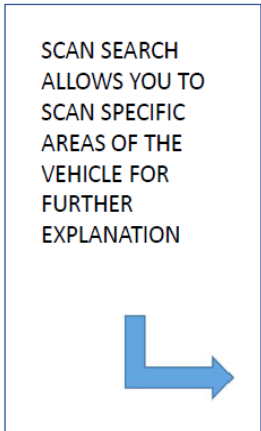

YOU WILL THEN "ADD YOUR VEHICLE".

IT WILL ASK FOR THE DATE OF REGISTRATION, USE THE CURRENT DATE AND CONFIRM.

YOUR MANUAL WILL DOWNLOAD AND YOU WILL SELECT VIEW TO OPEN.

VISUAL SEARCH
ALLOWS YOU TO
IDENTIFY ALL
EXTERNAL AND
INTERNAL
ELEMENTS FOR
FURTHER
EXPLANATION

INDICATOR SEARCH
ALLOWS YOU TO
SELECT WARNING &
INFORMATION
SYMBOLS FOR
FURTHER
EXPLANATION