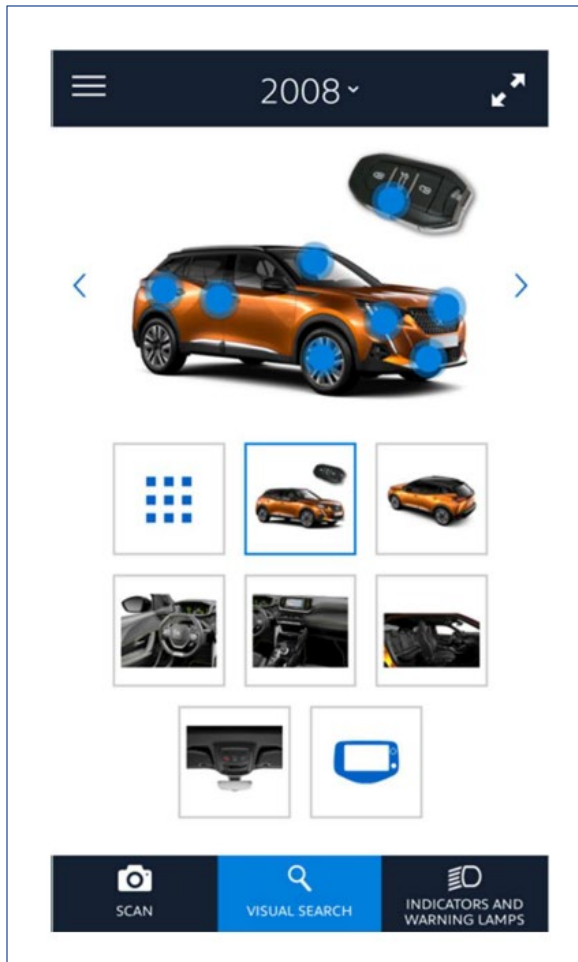

INSTRUCTION TO DOWNLOAD VEHICLE MANUAL

CAR-2-EUROPE

DOWNLOAD FREE APP

APPLICATION ScanMy

- Please download from :
 - App store
 - Play store
- Available in 30 languages
- Full vehicle guide
- All features are searchable
- Search criteria :
 - Symbols/Icons
 - Visual search
 - Visual recognition (scan)

OPEN VEHICLE MANUAL

OPEN THE APP & CLICK ON THE MENU AT THE TOP LEFT TO SELECT YOUR LANGUAGE.

BE SURE TO SELECT "FRANCE" AS YOUR COUNTRY OF RESIDENCE.

CHECK THE BOX TO ACCEPT THE TERMS & CONDITIONS FOR USE OF THE APP AND CONFIRM.

YOU WILL THEN "ADD YOUR VEHICLE".

IT WILL ASK FOR THE DATE OF REGISTRATION, USE THE CURRENT DATE AND CONFIRM.

YOUR MANUAL WILL DOWNLOAD AND YOU WILL SELECT VIEW TO OPEN.

VISUAL SEARCH
ALLOWS YOU TO
IDENTIFY ALL
EXTERNAL AND
INTERNAL
ELEMENTS FOR
FURTHER
EXPLANATION