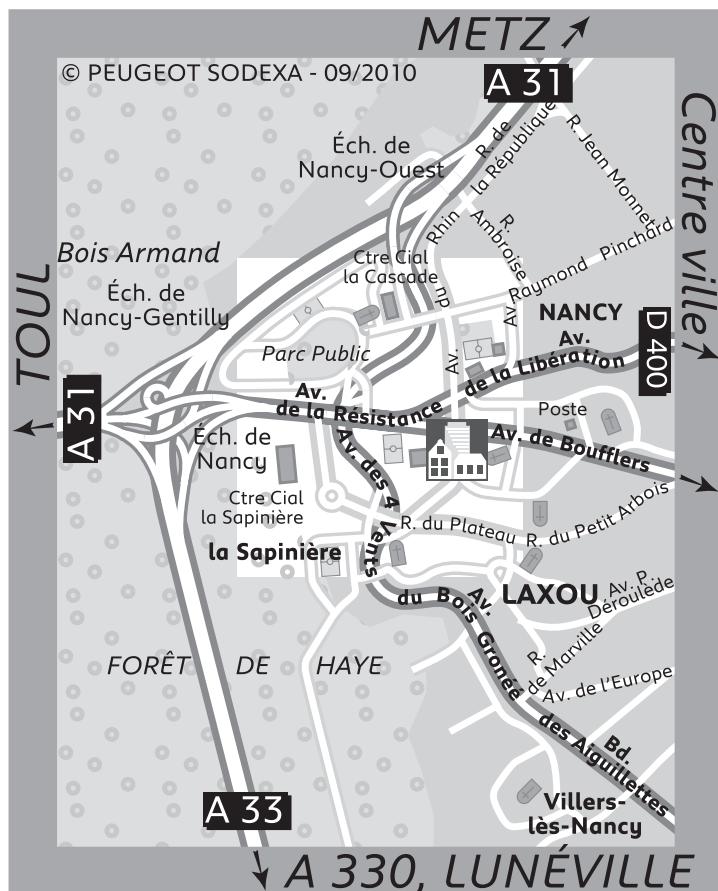

Tél. de France / Tel. in France: **03 83 95 80 80**

Tél. hors de France / Tel. outside France: **+33 3 83 95 80 80**

Tél. portable / Mobile phone: **06 18 01 69 14**

Tél. portable hors de France / Mobile phone outside France: **+33 6 18 01 69 14**

FÉRIÉS / PUBLIC HOLIDAYS

2012 : 1/1 • 8, 9/4 • 1, 8, 17, 27, 28/5 • 14/7 • 15/8

1, 11/11 • 25/12

2013 : 1/1

Livraison :

Centre de Nancy ville. **Bien veiller à vérifier les horaires d'ouverture et les jours de fermeture du bureau.**

Bureau de livraison : Garage Peugeot SIAL (SIA de Lorraine) – 1-3, avenue de la Résistance – 54521 Laxou

Restitution :

Centre de Nancy ville. **Bien veiller à vérifier les horaires d'ouverture et les jours de fermeture du bureau.**

Bureau de restitution : Garage Peugeot SIAL (SIA de Lorraine) – 1-3, avenue de la Résistance – 54521 Laxou

Permanence téléphonique pour prise de rendez-vous:

Du lundi au vendredi : de 8 h 30 à 12 h et de 14 h à 19 h.
Pas de permanence téléphonique les week-ends et jours fériés.

Attention :

Les livraisons et les restitutions à Laxou ne sont pas assurées les week-ends et les jours fériés.

Pick-up:

Nancy city center. **Check the opening hours and the days the office is closed.**

Pick-up office: Garage Peugeot SIAL (SIA de Lorraine), 1-3 avenue de la Résistance, 54521 Laxou.

Drop-off:

Nancy city center. **Check the opening hours and the days the office is closed.**

Drop-off office: Garage Peugeot SIAL (SIA de Lorraine), 1-3 avenue de la Résistance, 54521 Laxou.

Appointments can be made by phone:

Monday to Friday: 8:30am to midday and 2pm to 7pm.
Appointments cannot be made by phone during weekends or public holidays.

Attention:

Pick-ups and drop-offs at Laxou are not handled on weekends or public holidays.